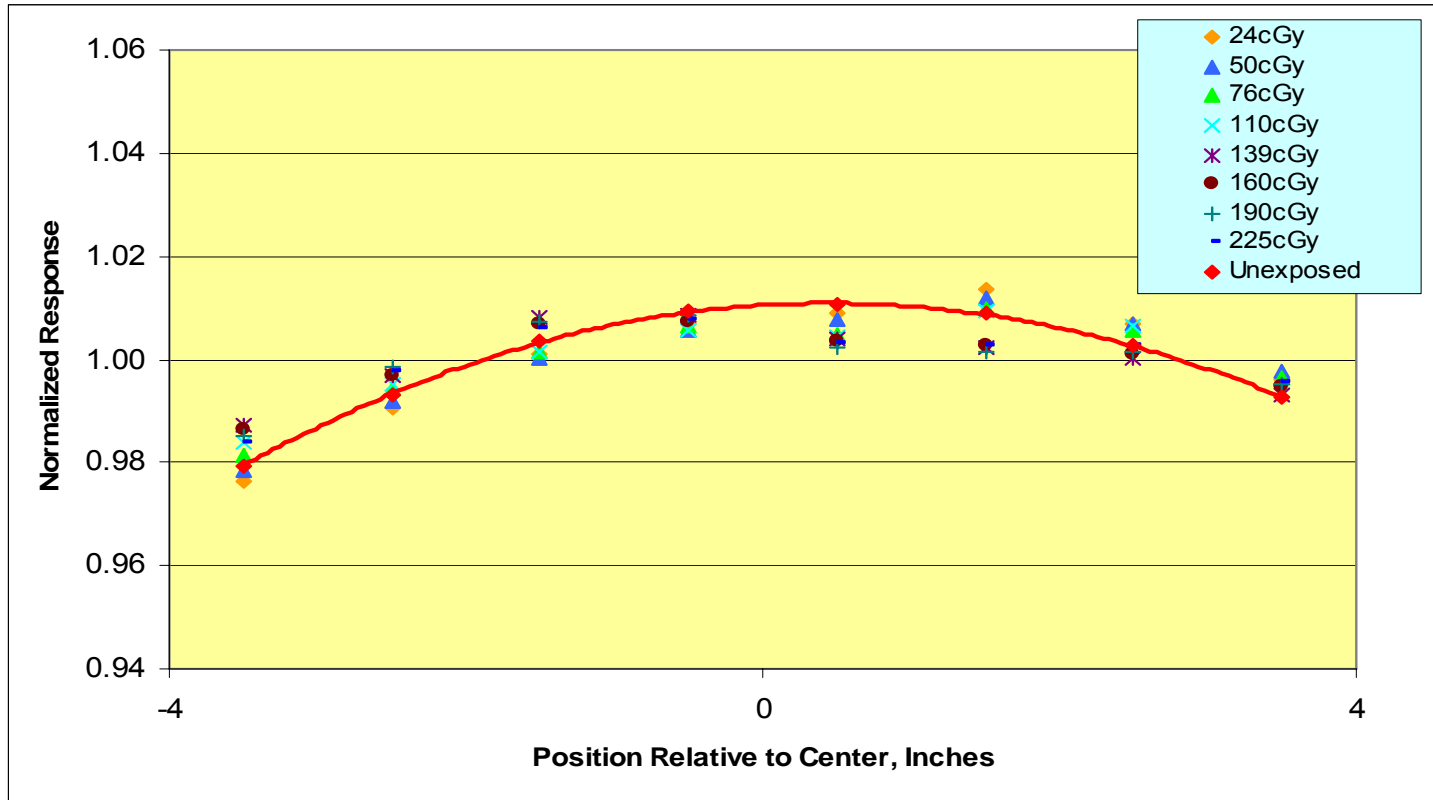

EBT on Epson V700 Scanner Landscape Orientation