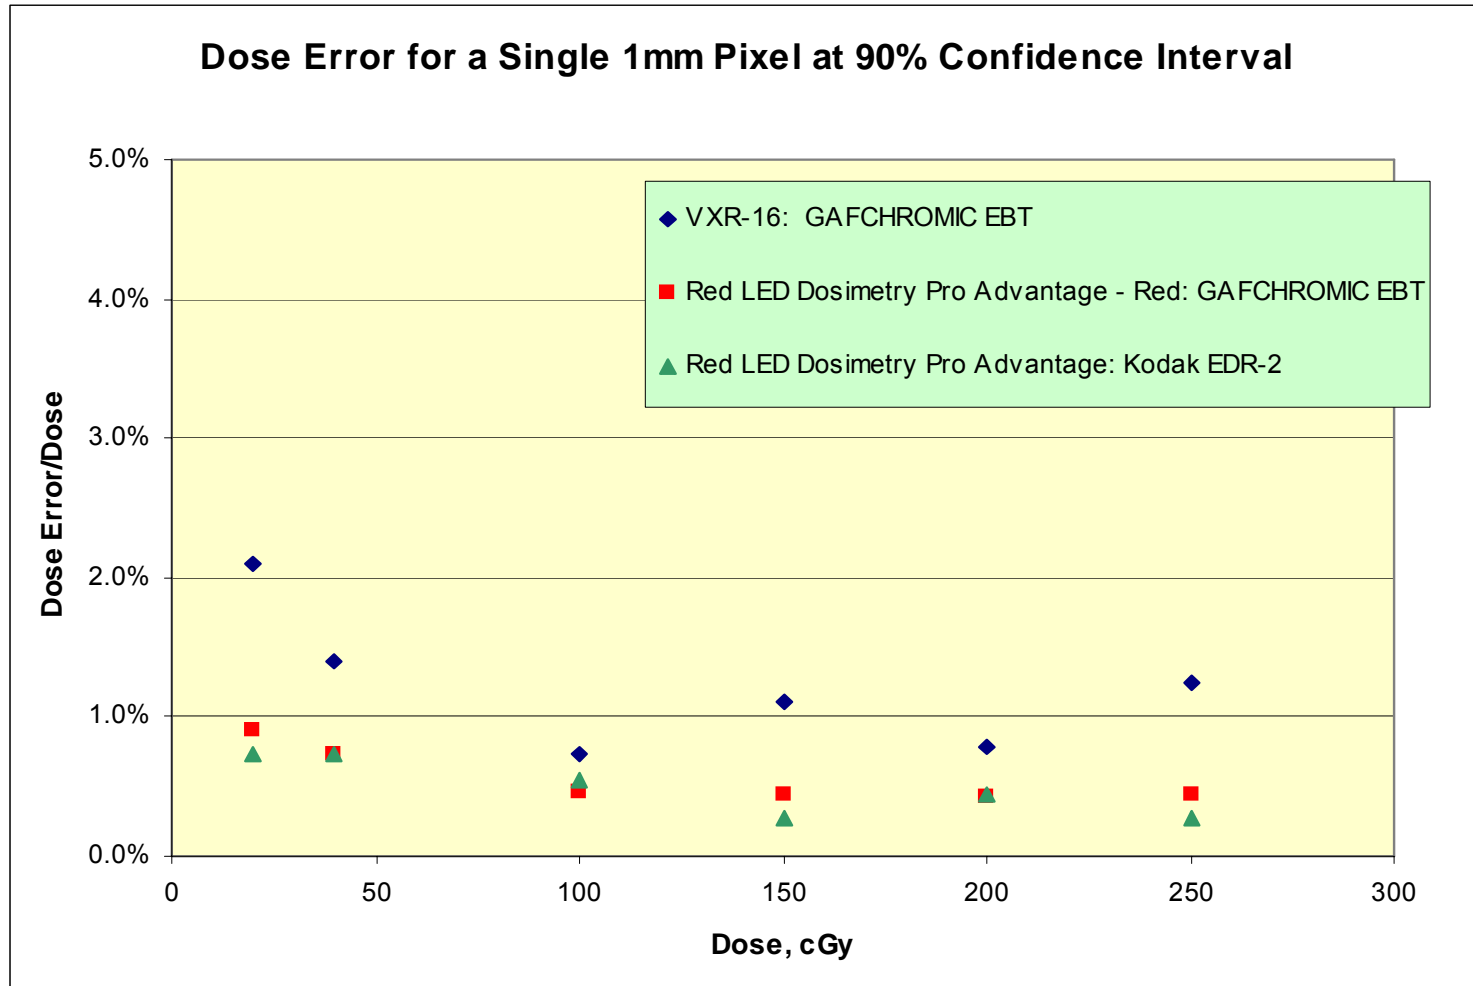

Dose Resolution