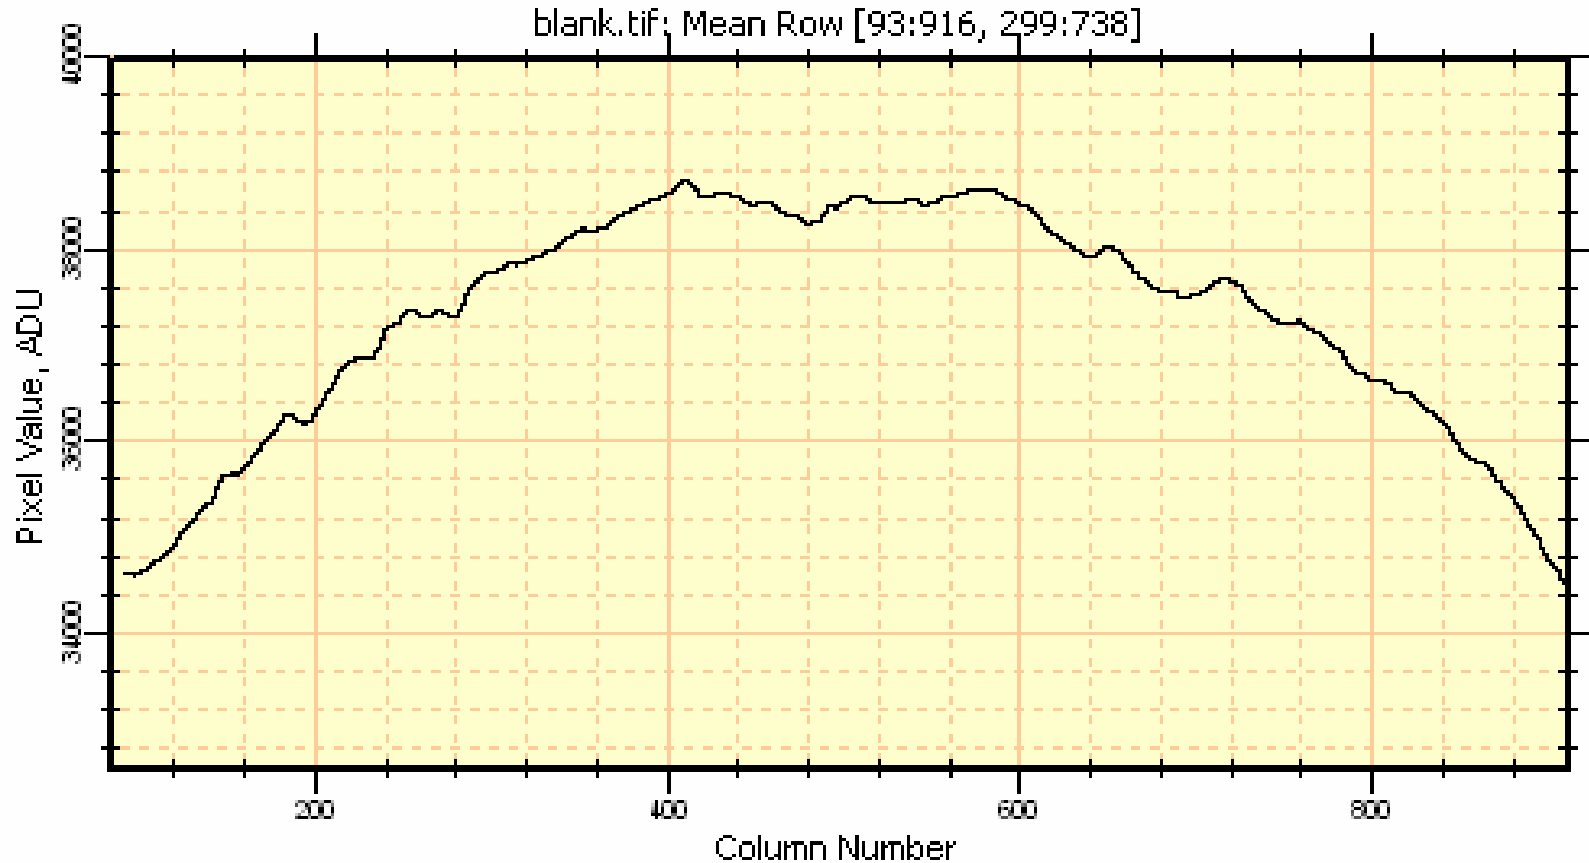

Effect of Light Scattering in VXR-16 Scanner: Horizontal Profile of Unexposed EBT Film