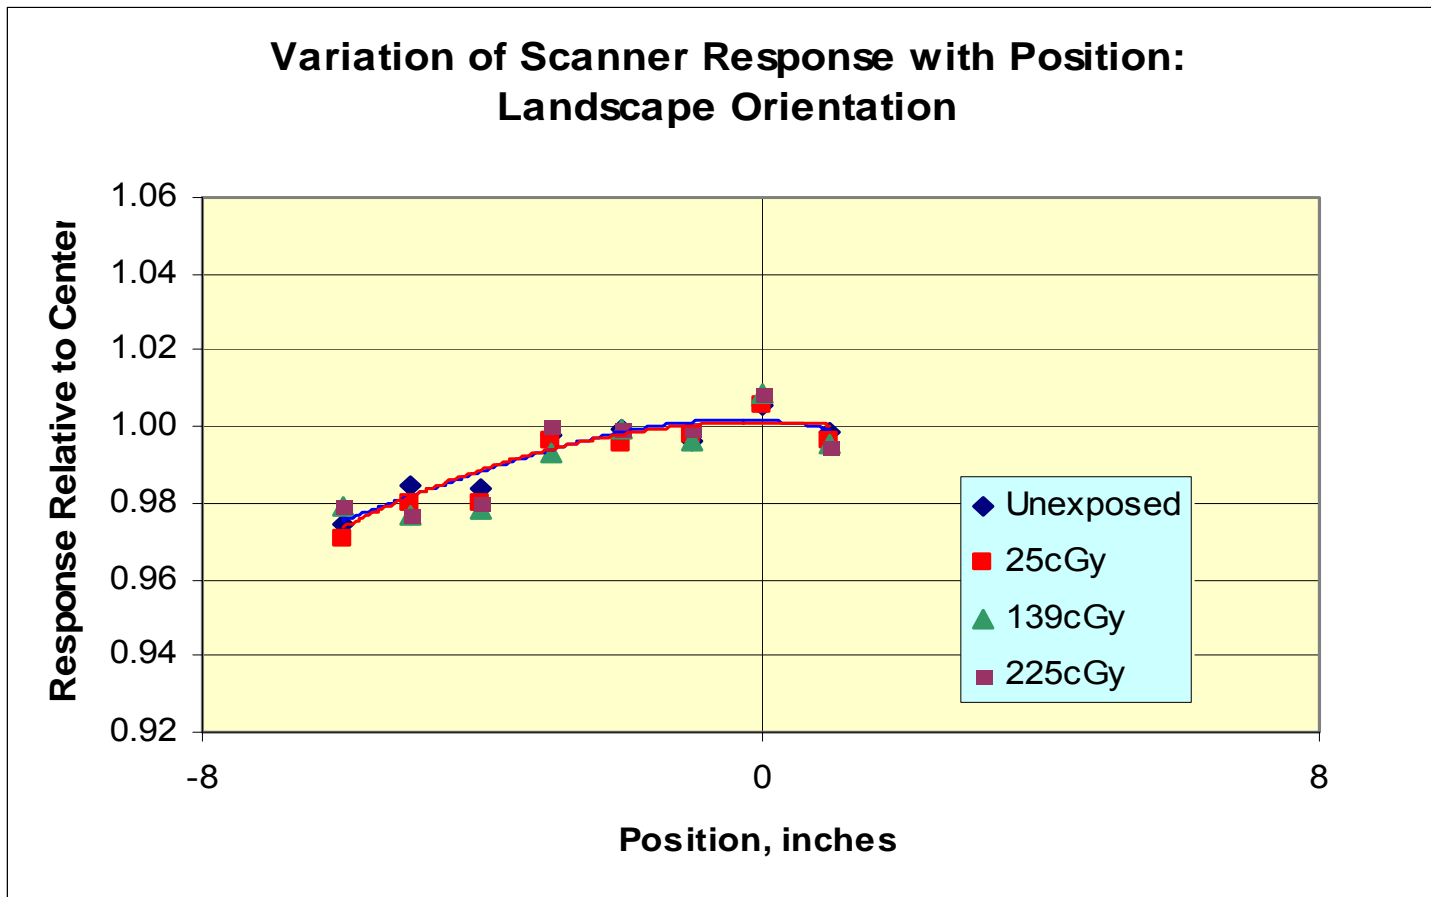

EBT on Red LED Scanner: Landscape Orientation