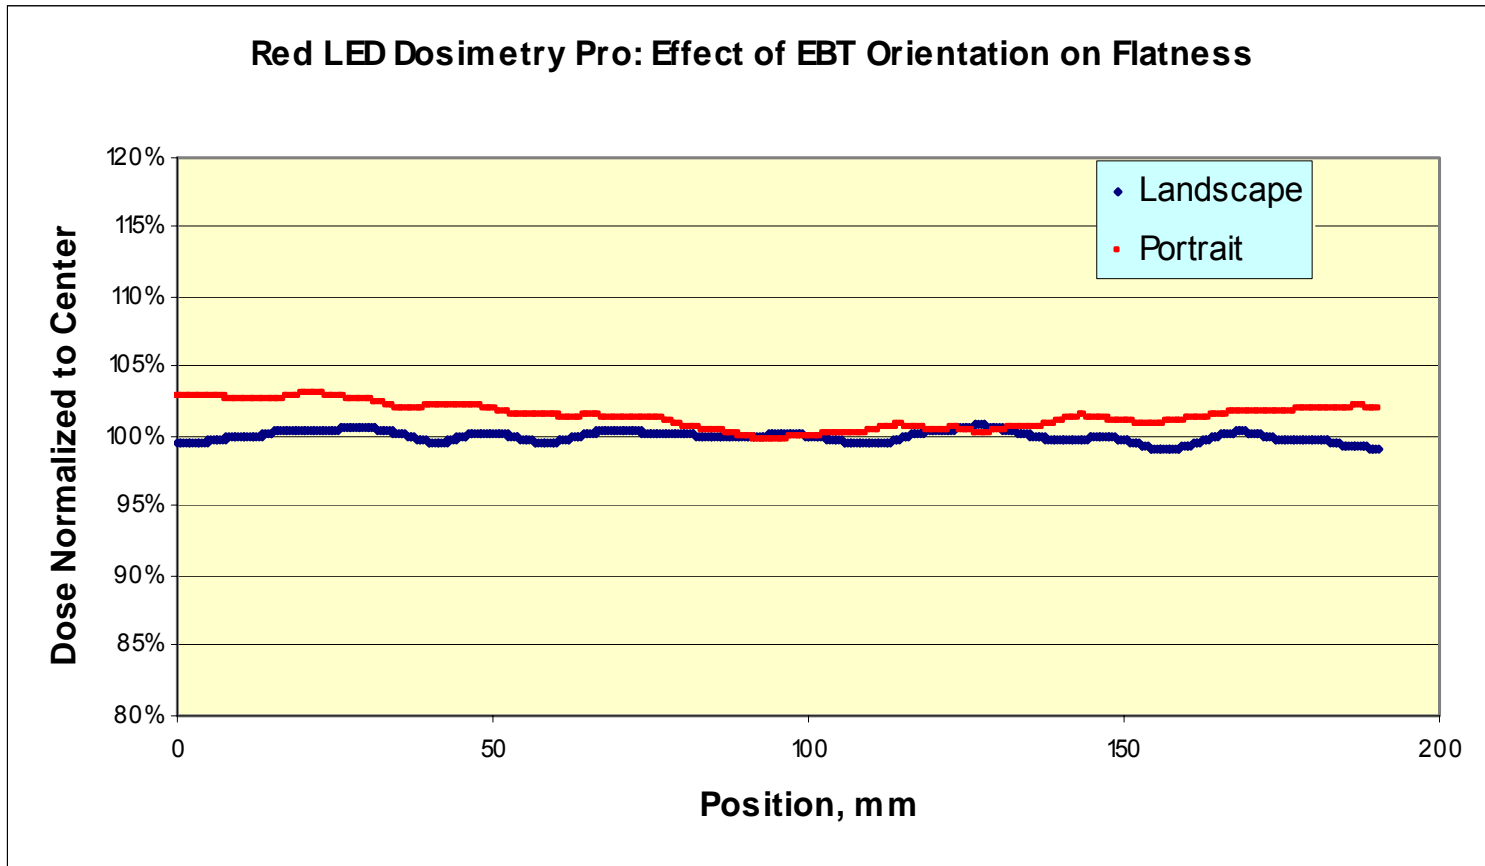

Profiles of Corrected Images

Uniformly Exposed EBT Film on Red LED Scanner