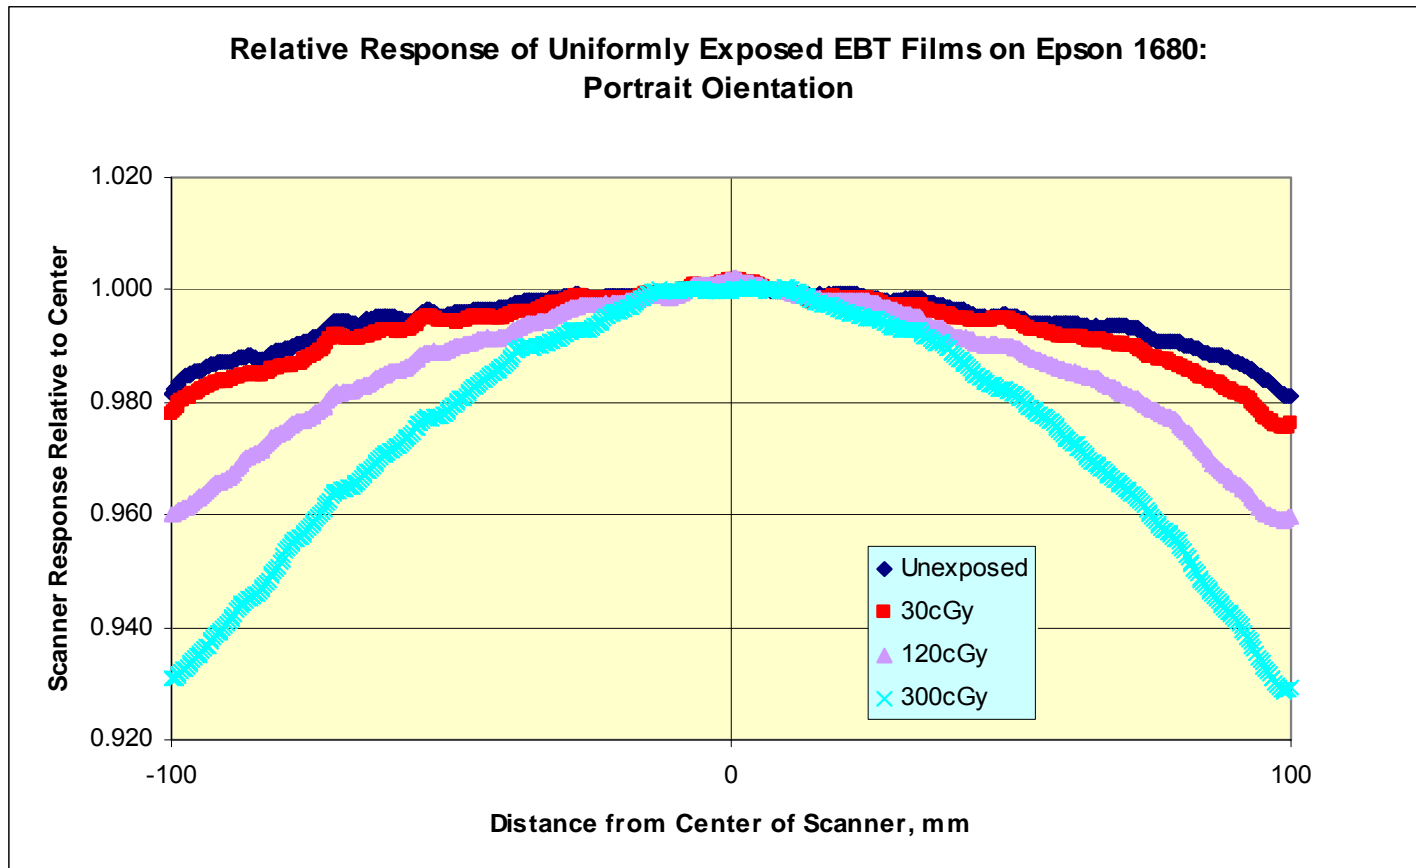

Normalized Profiles of EBT Film: Portrait Orientation on Epson 1680