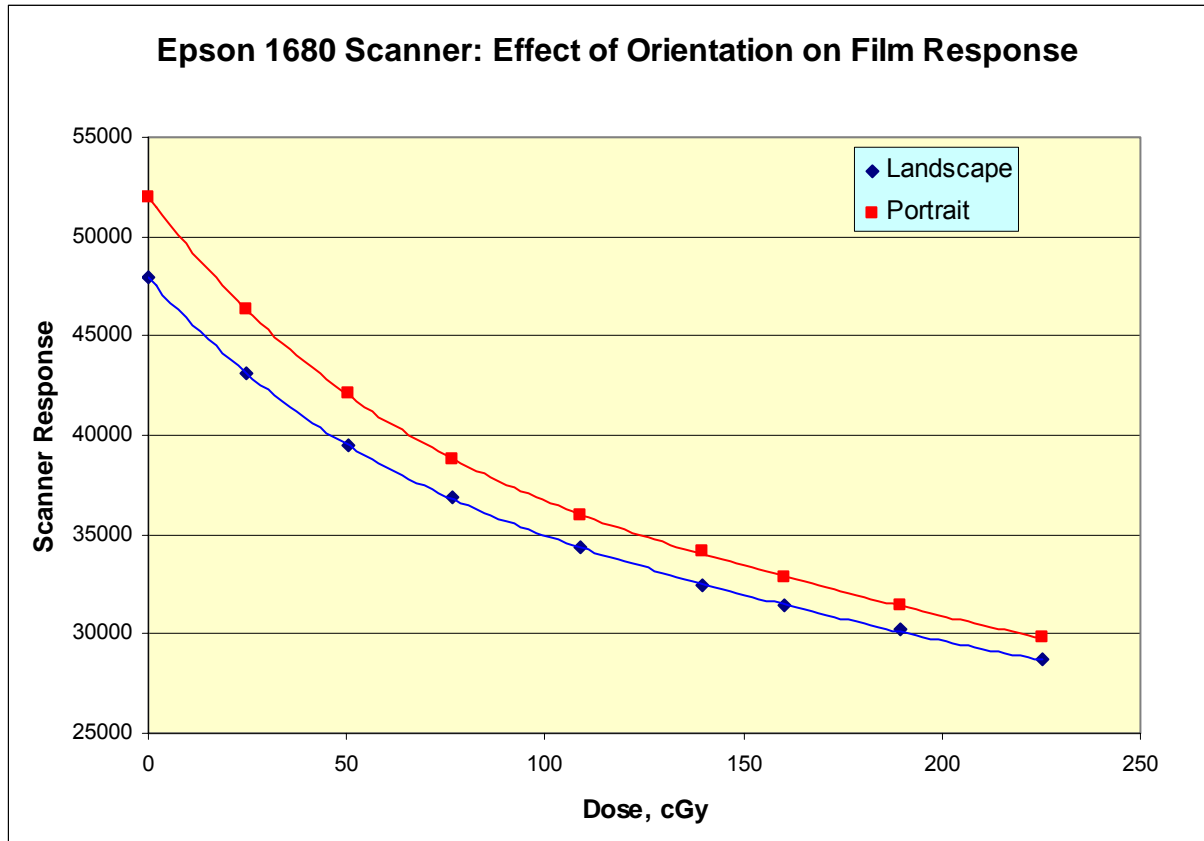

Anisotropic Light Scattering by EBT Film