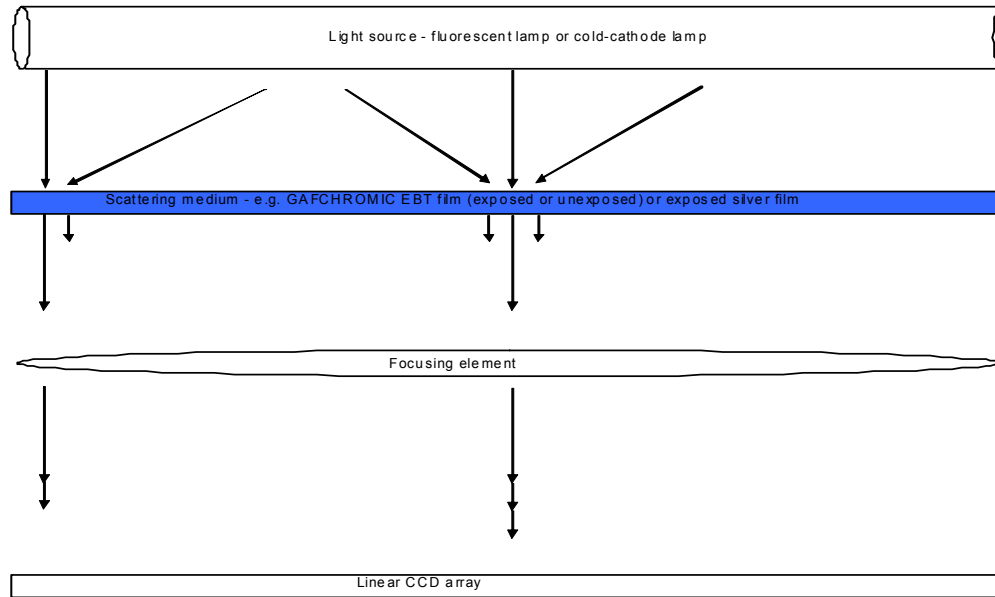

Light Scattering in CCD Scanners

CCD Scanner Schematic - Light scattering film