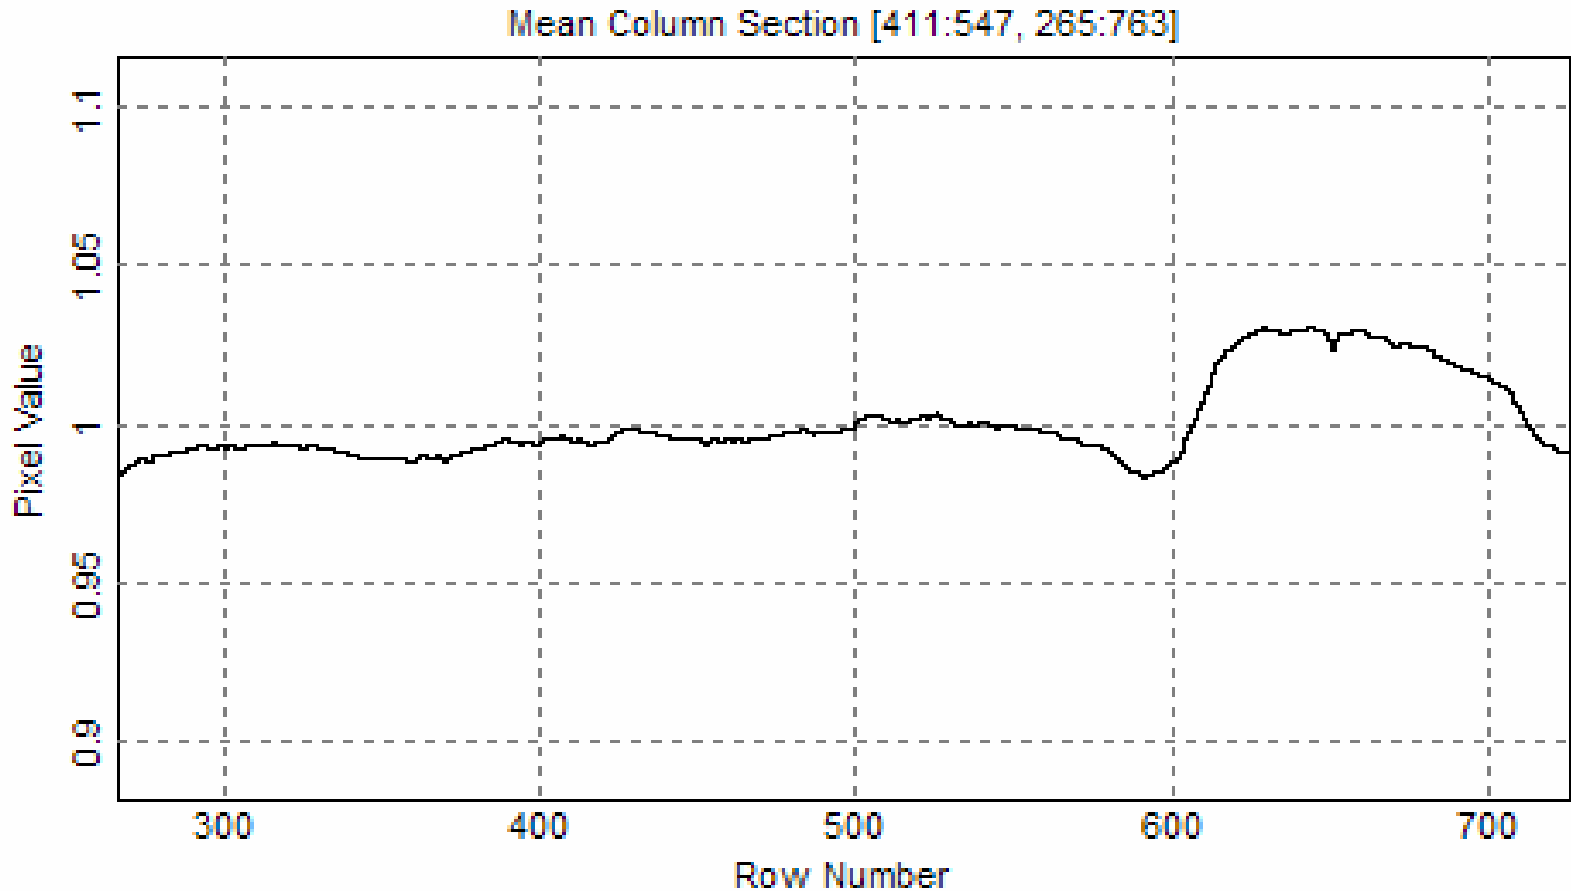

Banding Artifact - EBT Film on Vidar VXR-16 Scanner

Vertical Profile