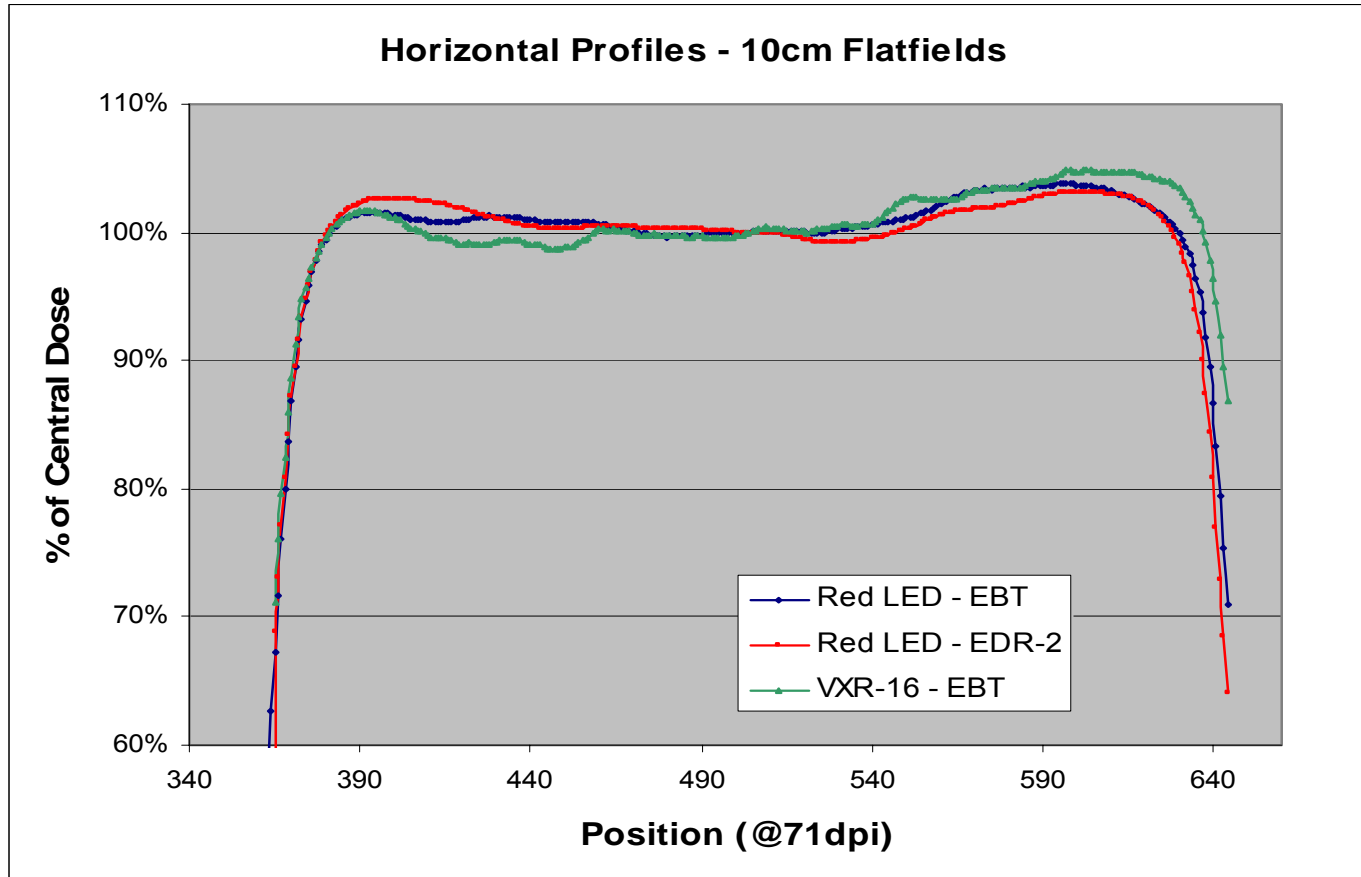

Profiles of Corrected Images

10cm x 10cm Flatfields on Vidar Scanners