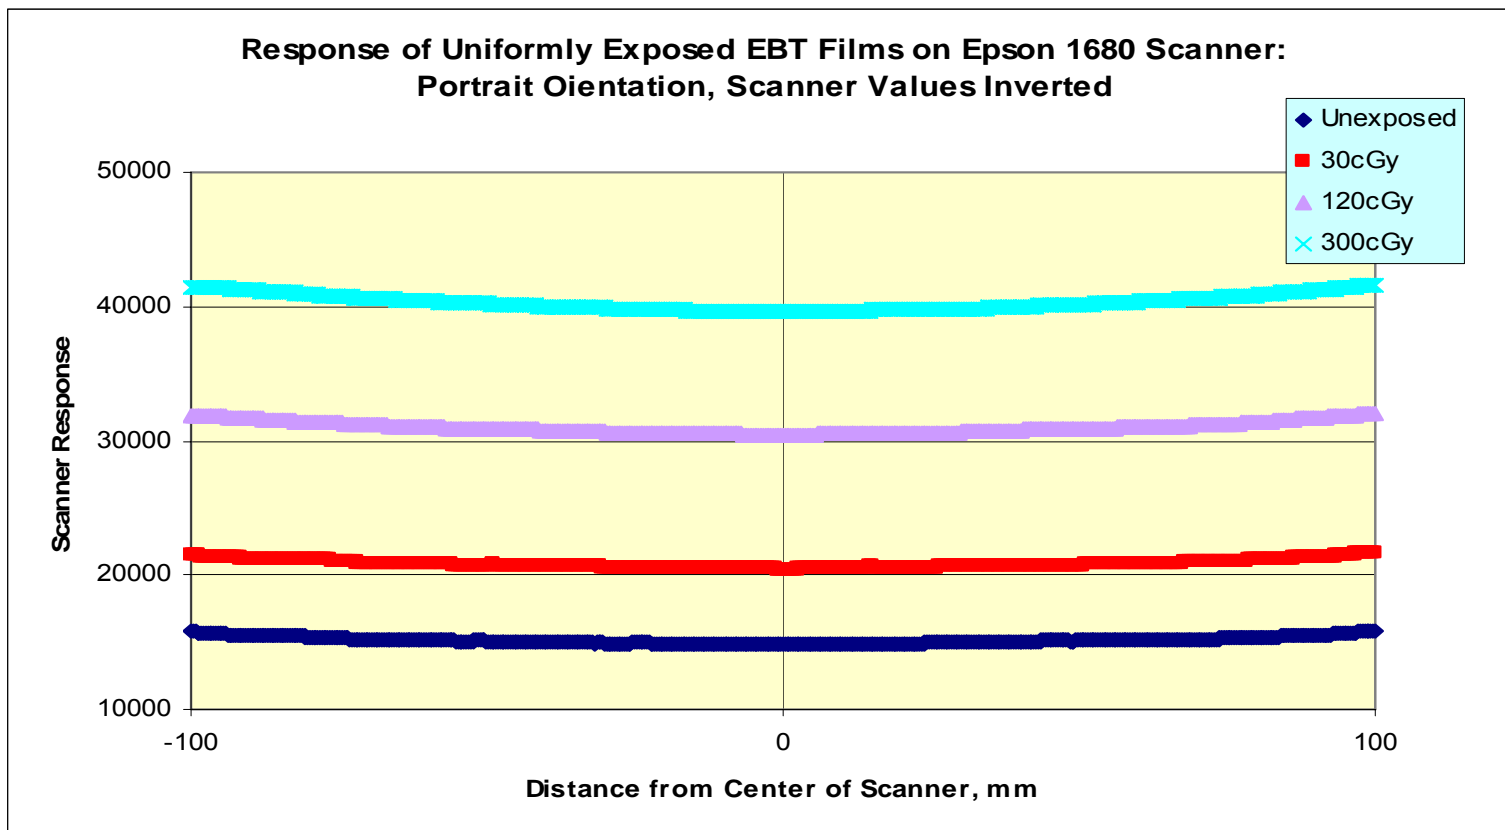

Inverted Profiles of EBT Film: Portrait Mode on Epson 1680