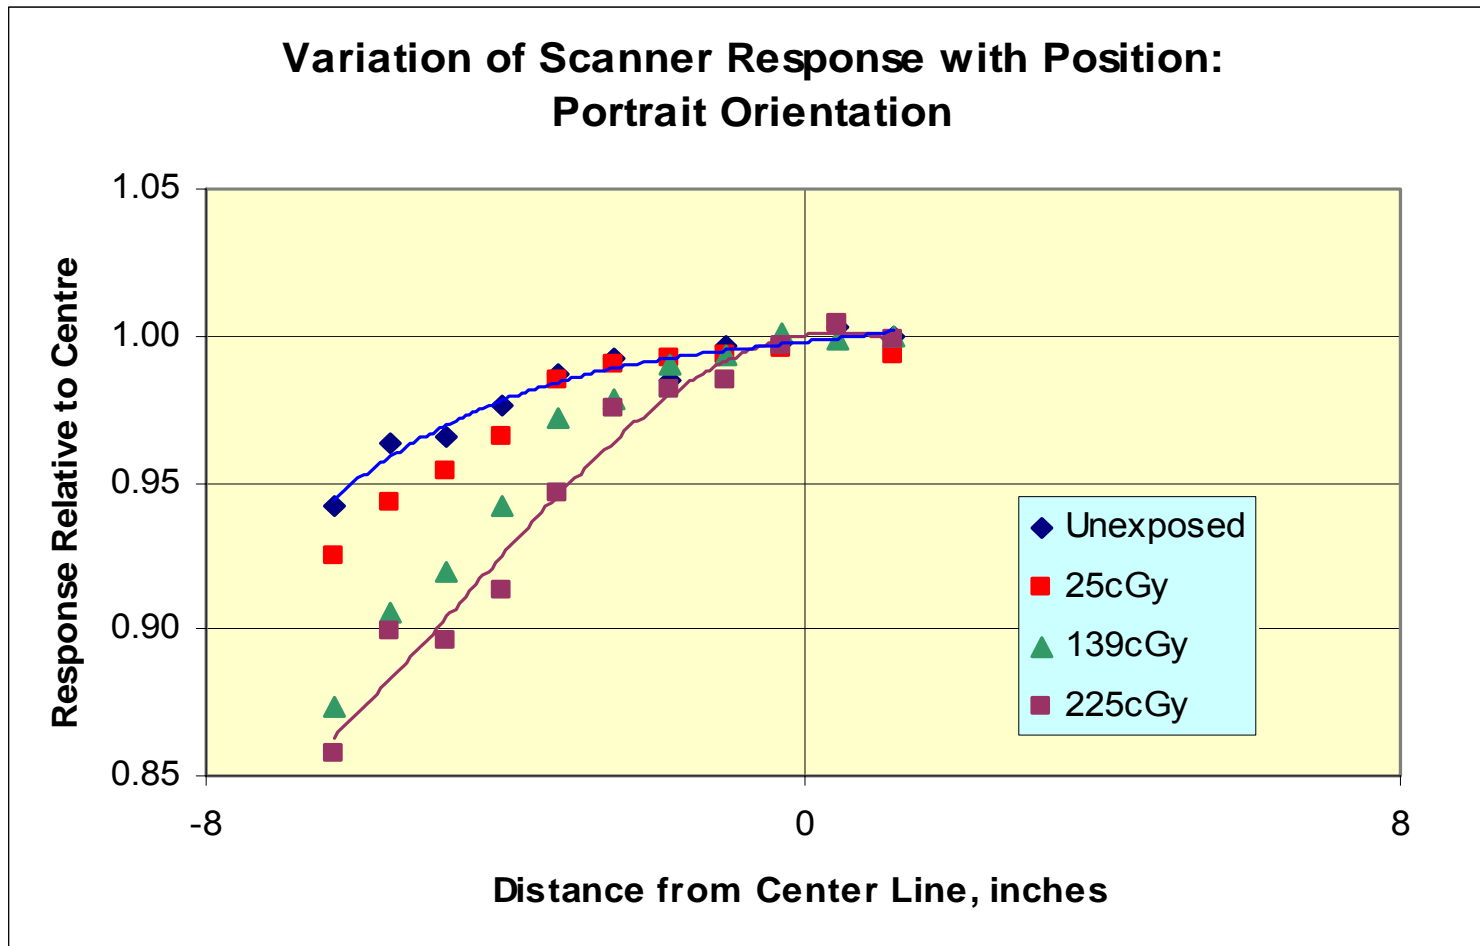

EBT on Red LED Scanner: Portrait Orientation