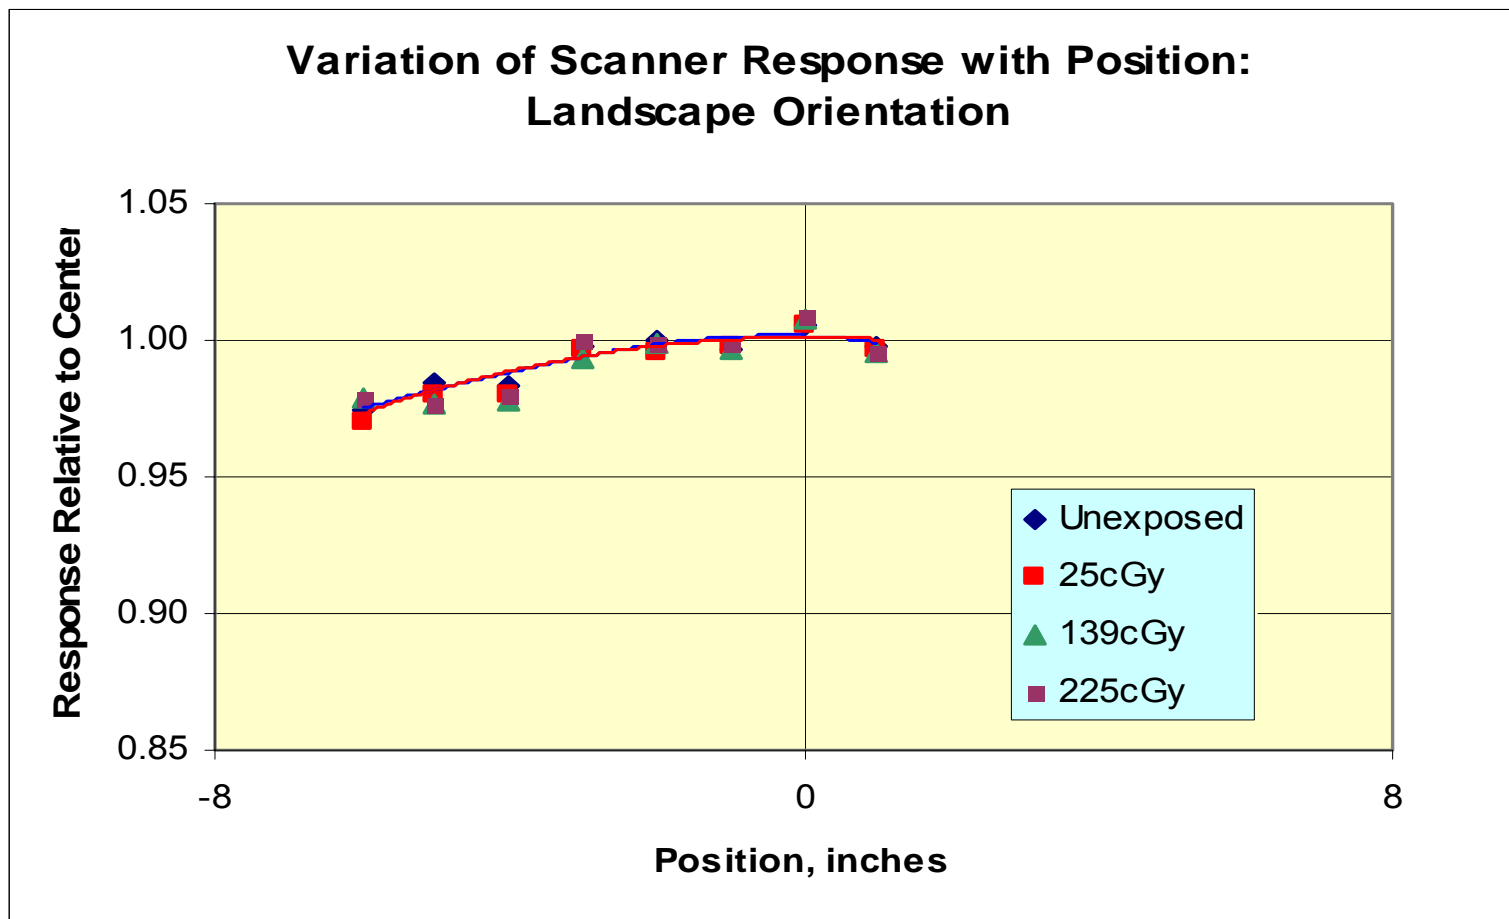

EBT on Red LED Scanner: Landscape Orientation