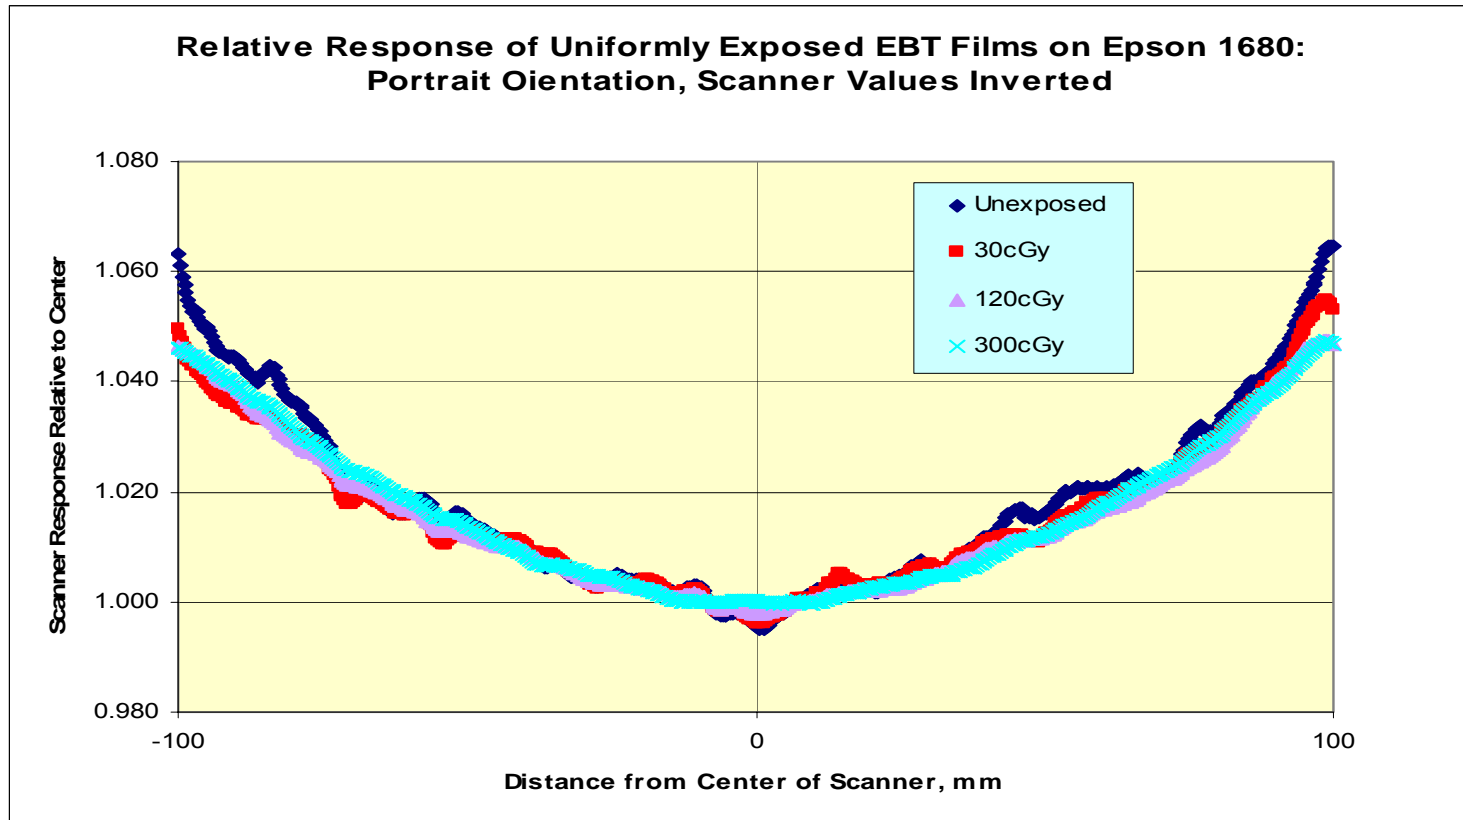

Normalized Inverted Profiles of EBT Film: Portrait Mode on Epson 1680