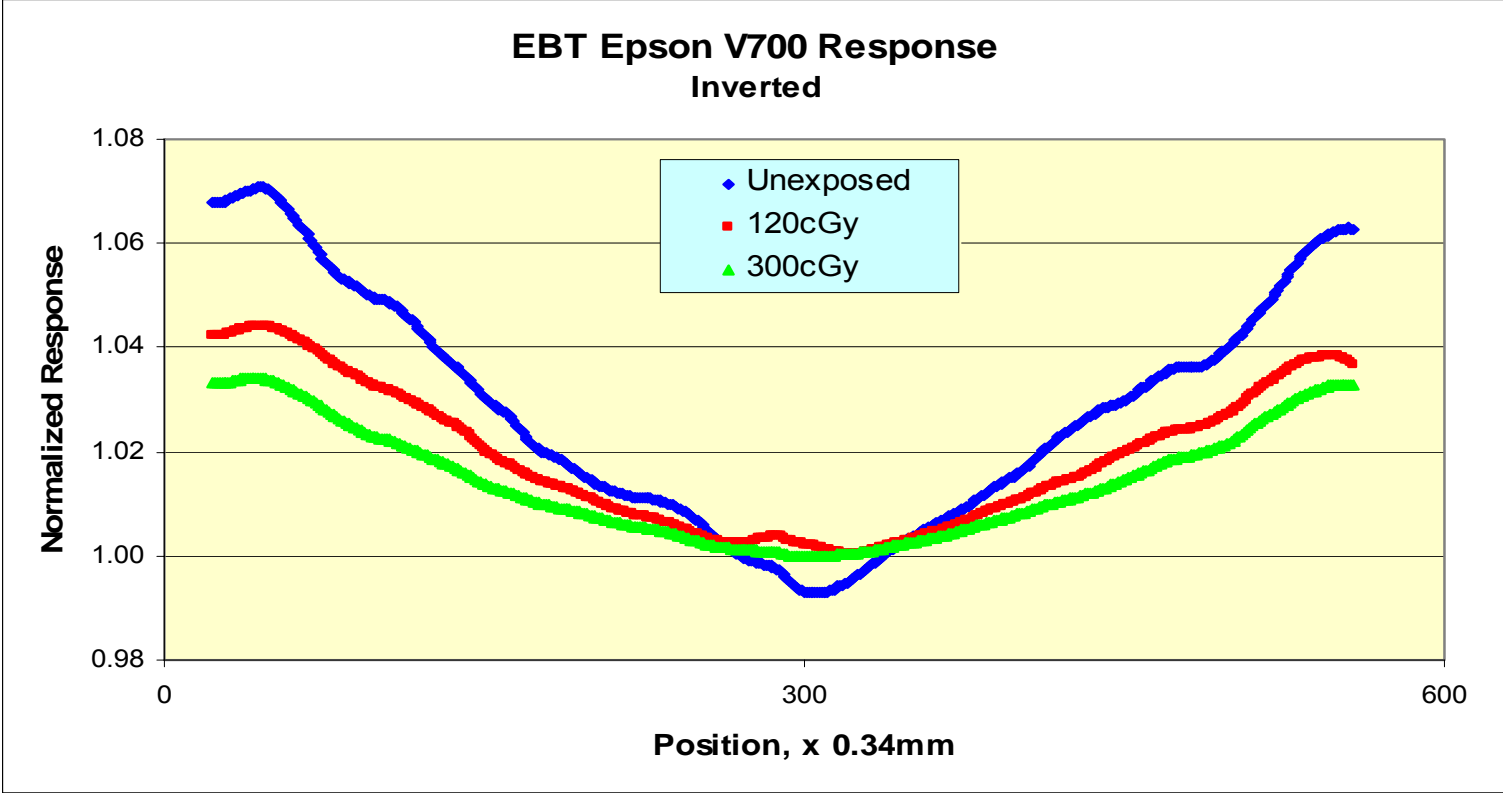

Normalized Inverted Profiles of EBT Film: Portrait Mode on Epson V700