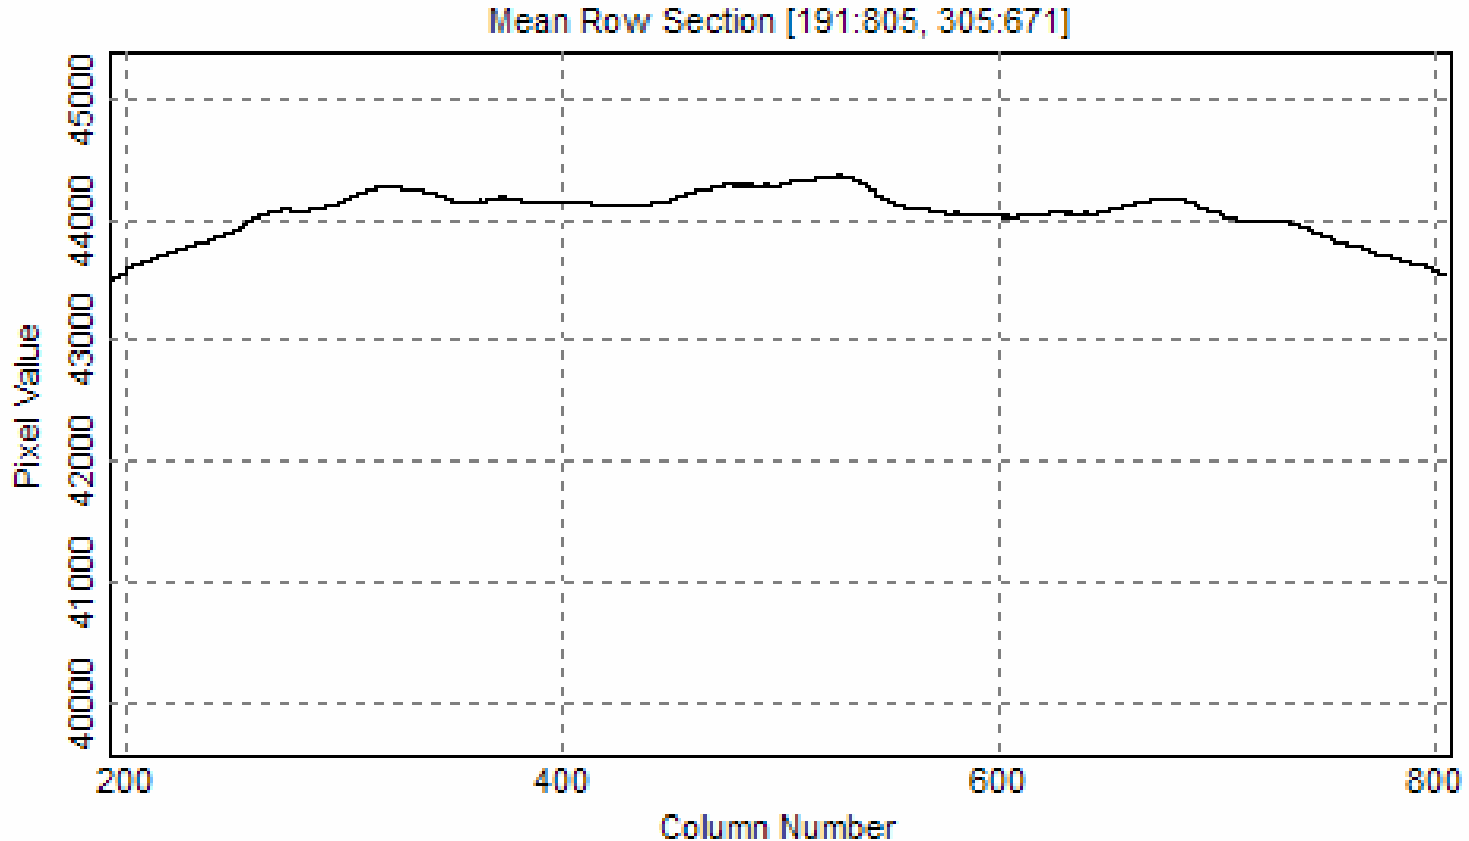

Effect of Light Scattering in Red LED Scanner: Horizontal Profile of Unexposed EBT Film