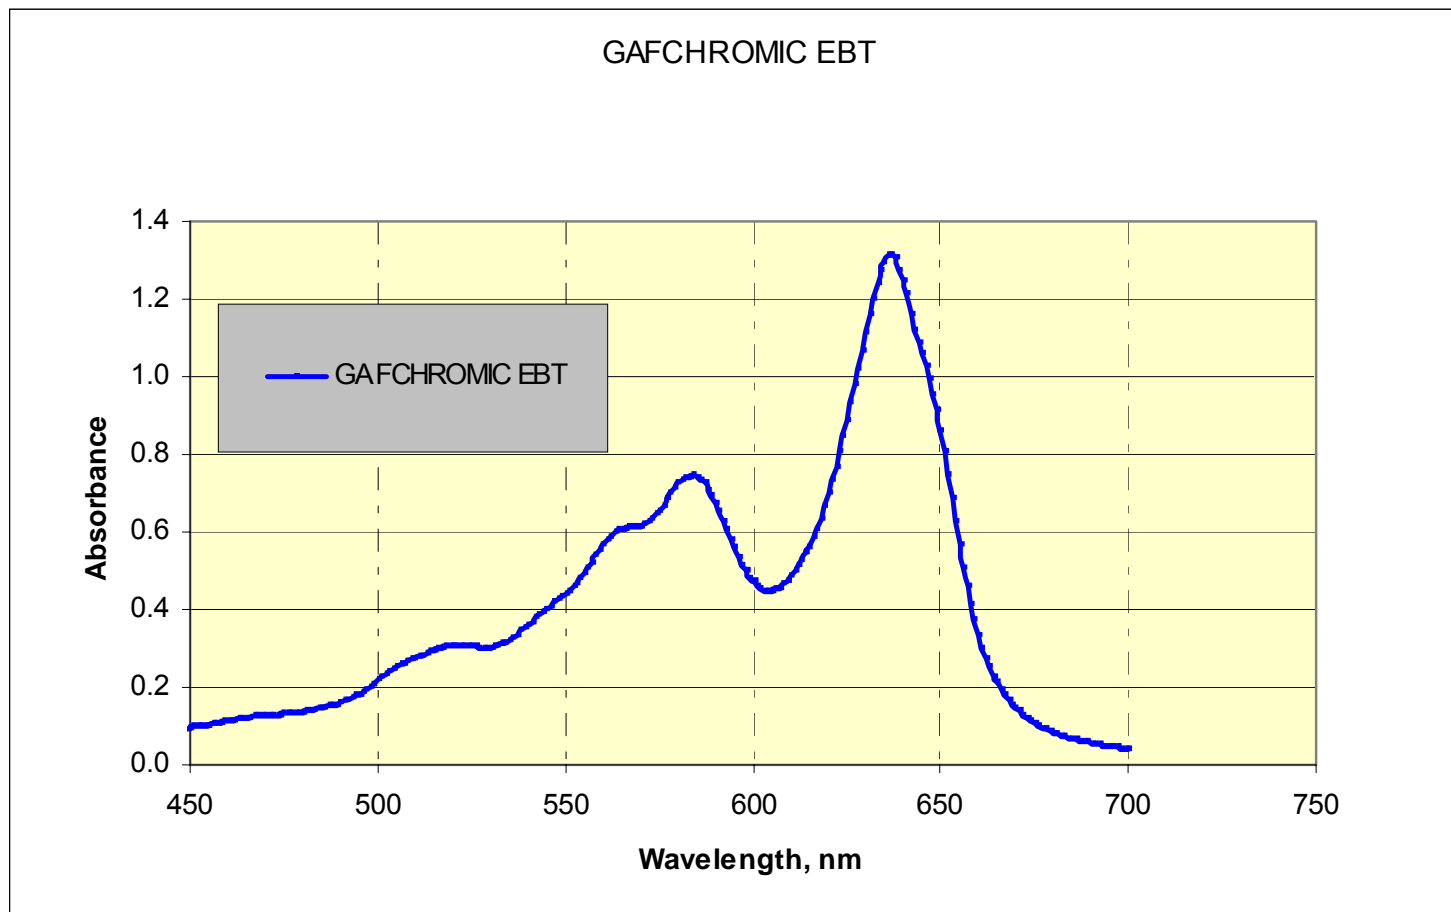

Visible Absorption Spectrum of GAFCHROMIC® EBT Dosimetry Film