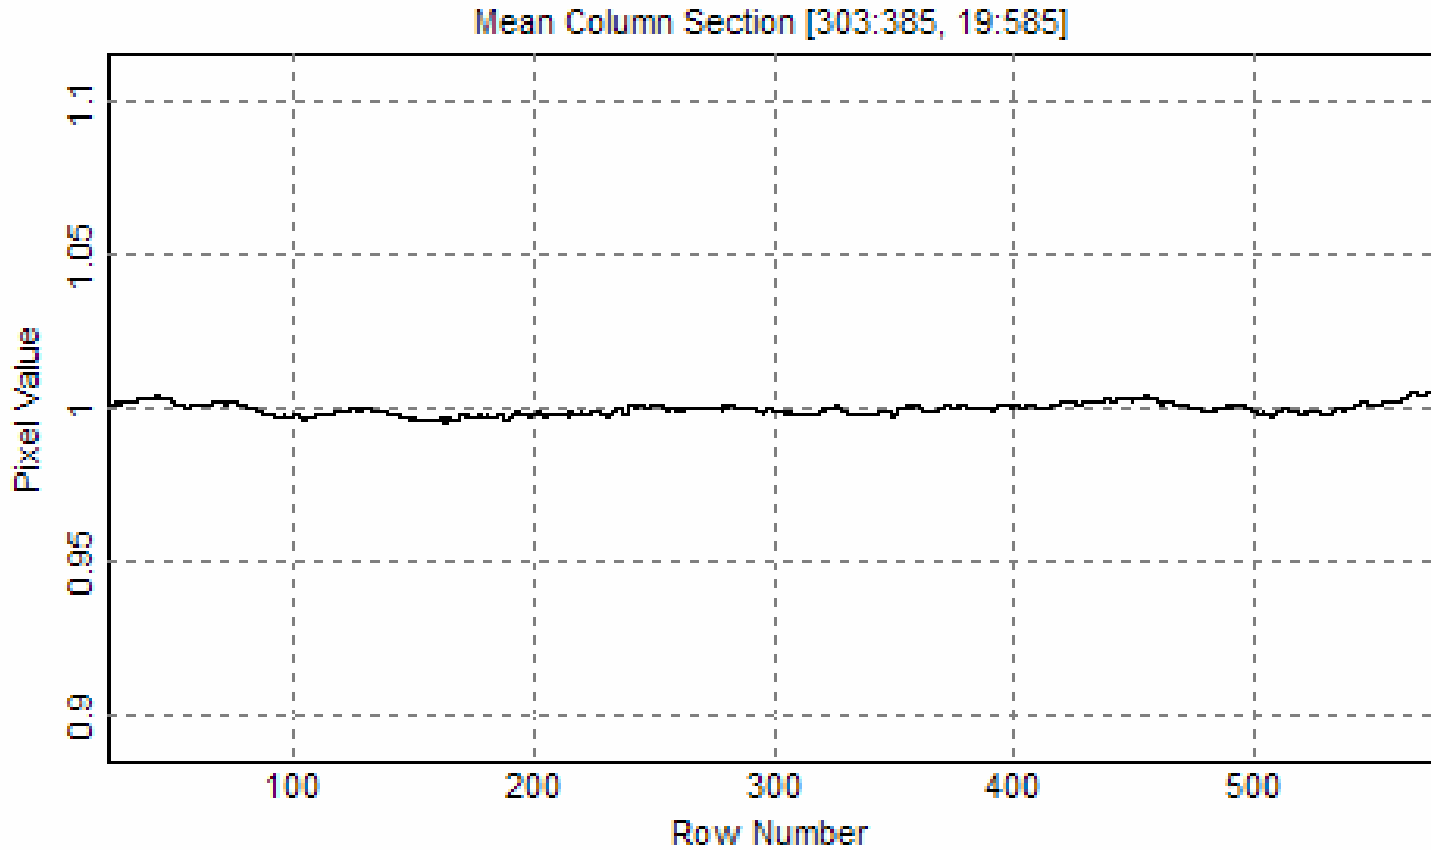

No Banding with EBT Film on Red LED Scanner Vertical Profile