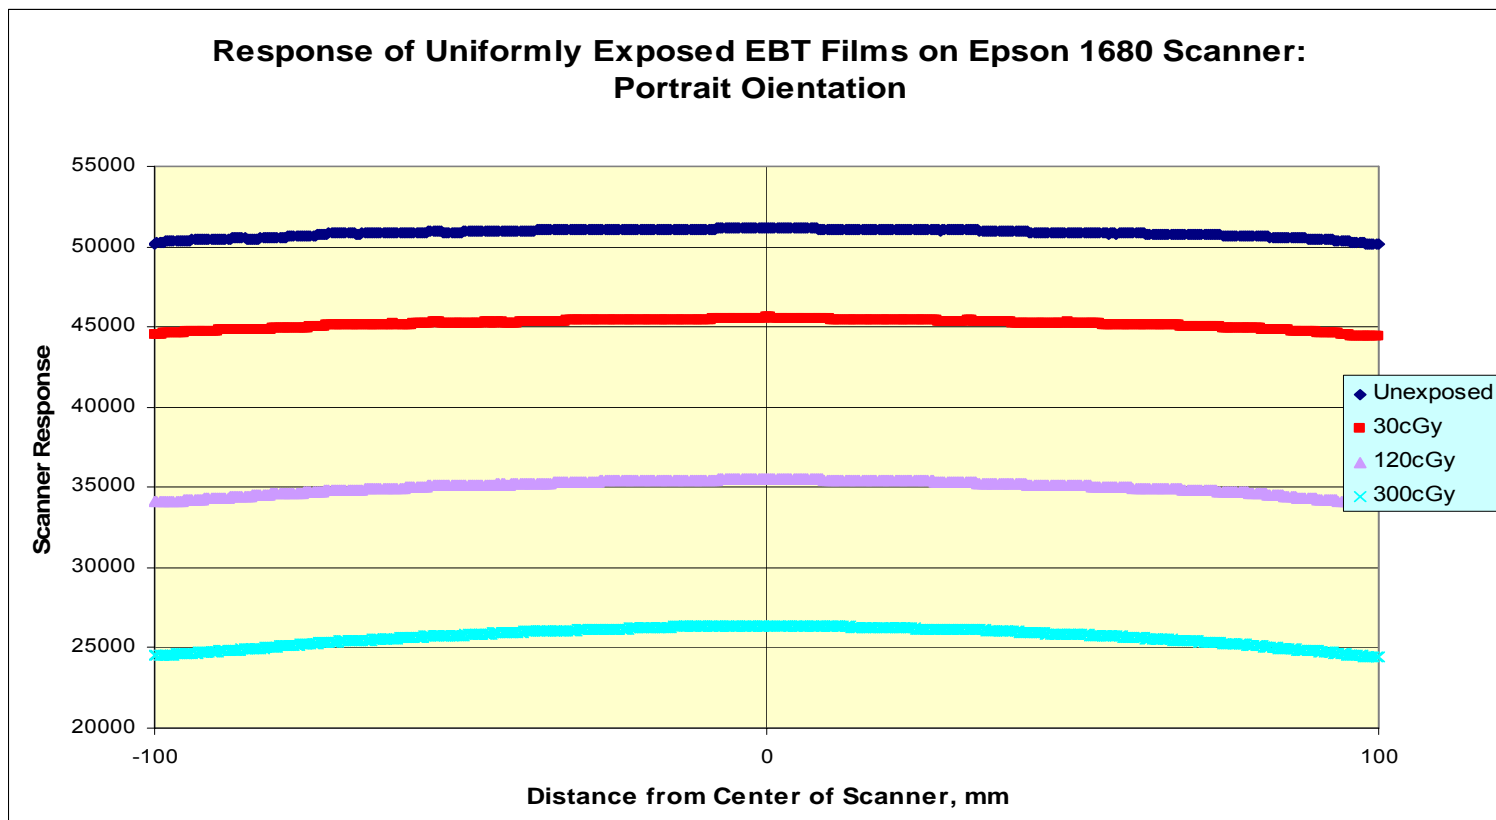

Profiles of Uniformly Exposed EBT Film: Portrait Orientation on Epson 1680 Scanner