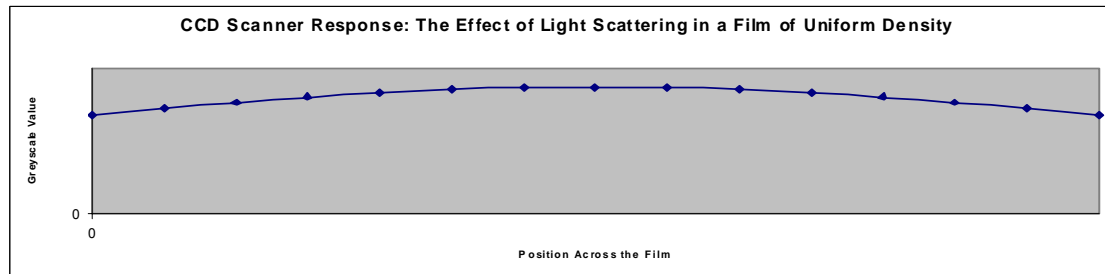

Light Scattering in CCD Scanners

CCD Scanner Schematic - Light scattering film