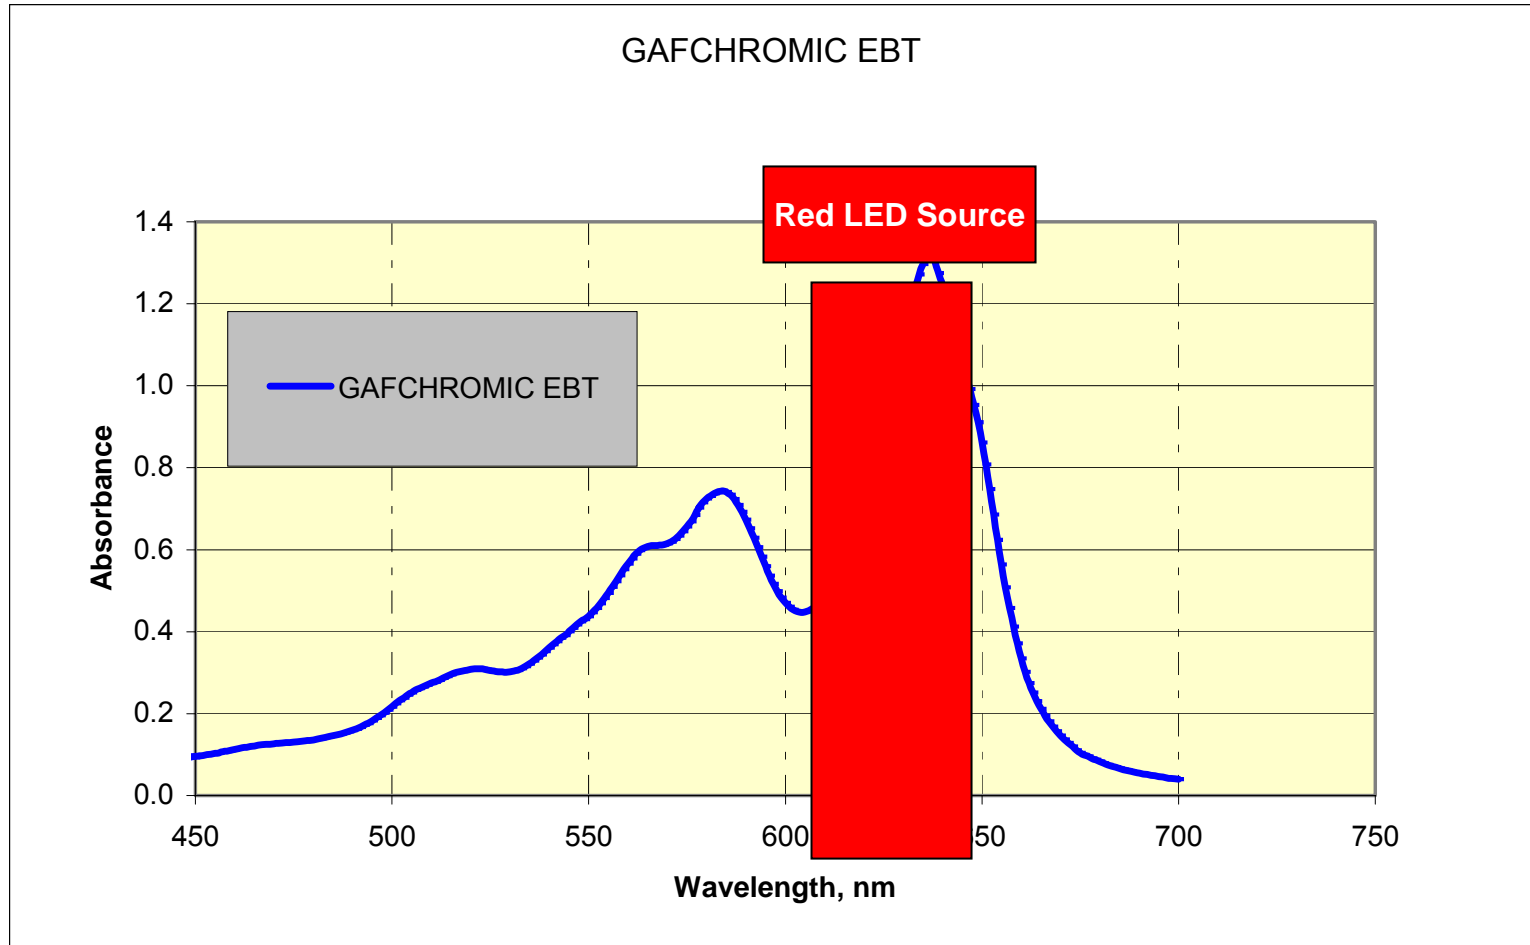

Light Source: Vidar Red LED Dosimetry Pro